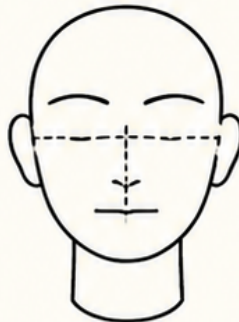

HOW TO DRAW A PHARAOH

IN 6 EASY STEPS!

1 Draw an oval for the head and a short neck.

2 Add the ears, eyebrows and guidelines for the eyes, nose and mouth.

3 Draw the eyes, nose and mouth. Add the neck collar.

4 Add the nemes headdress shape around the head.

5 Add the stripes to the headdress and the uraeus (royal cobra) in the middle.

6 Finish with details on the collar and headdress. Your pharaoh is complete!