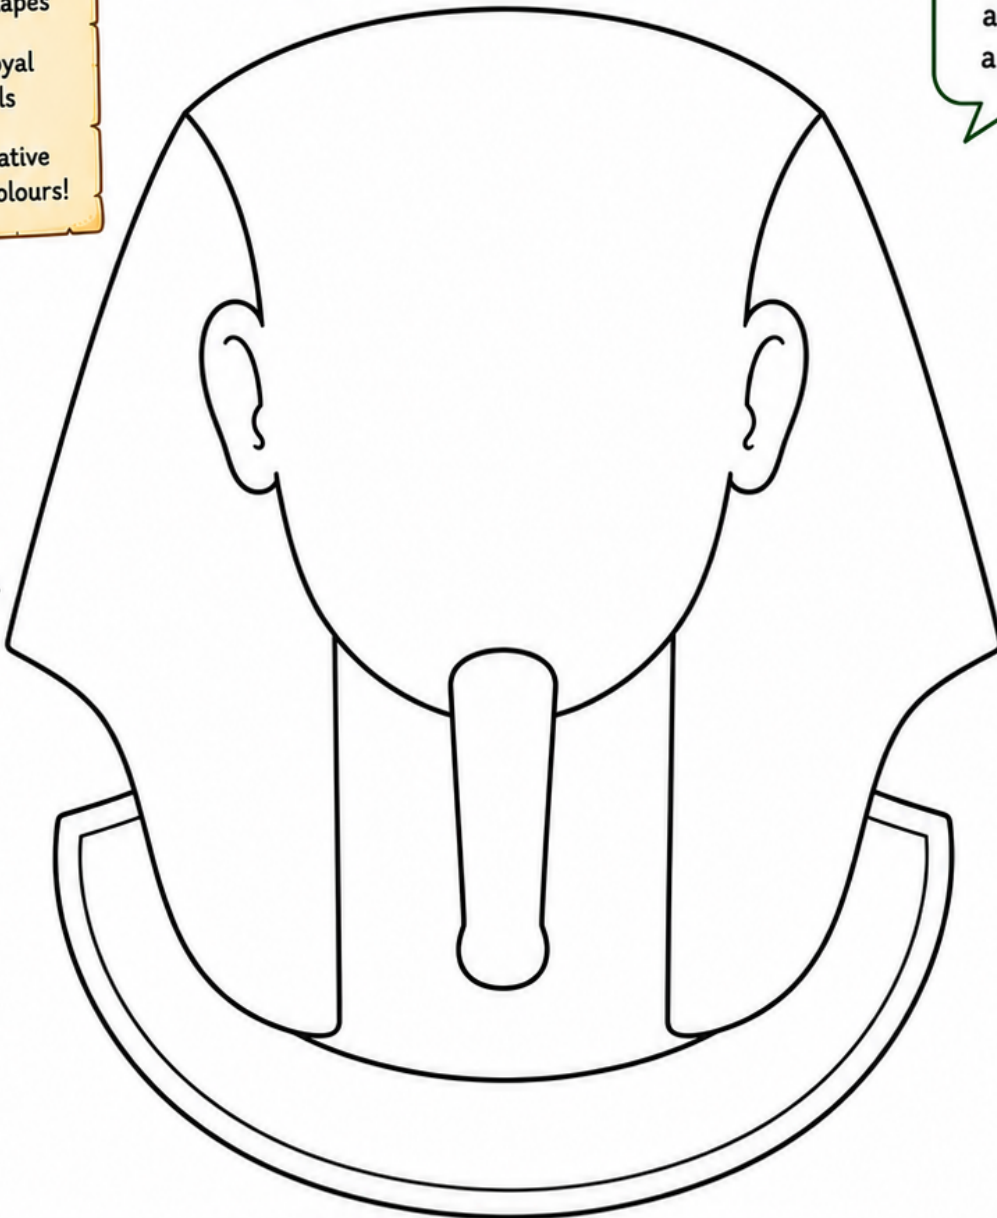

★ DESIGN YOUR OWN DEATH MASK ★

TOP TIPS!

- Use patterns and shapes
- Add royal symbols
- Be creative with colours!

Ancient Egyptians made death masks for pharaohs to protect them in the afterlife. Design your own royal death mask below!

Make your mask unique and fit for a pharaoh!

You could include...

GET INSPIRED!

Cobras

Scarab beetles

Ankhs

Lotus flowers

Horus